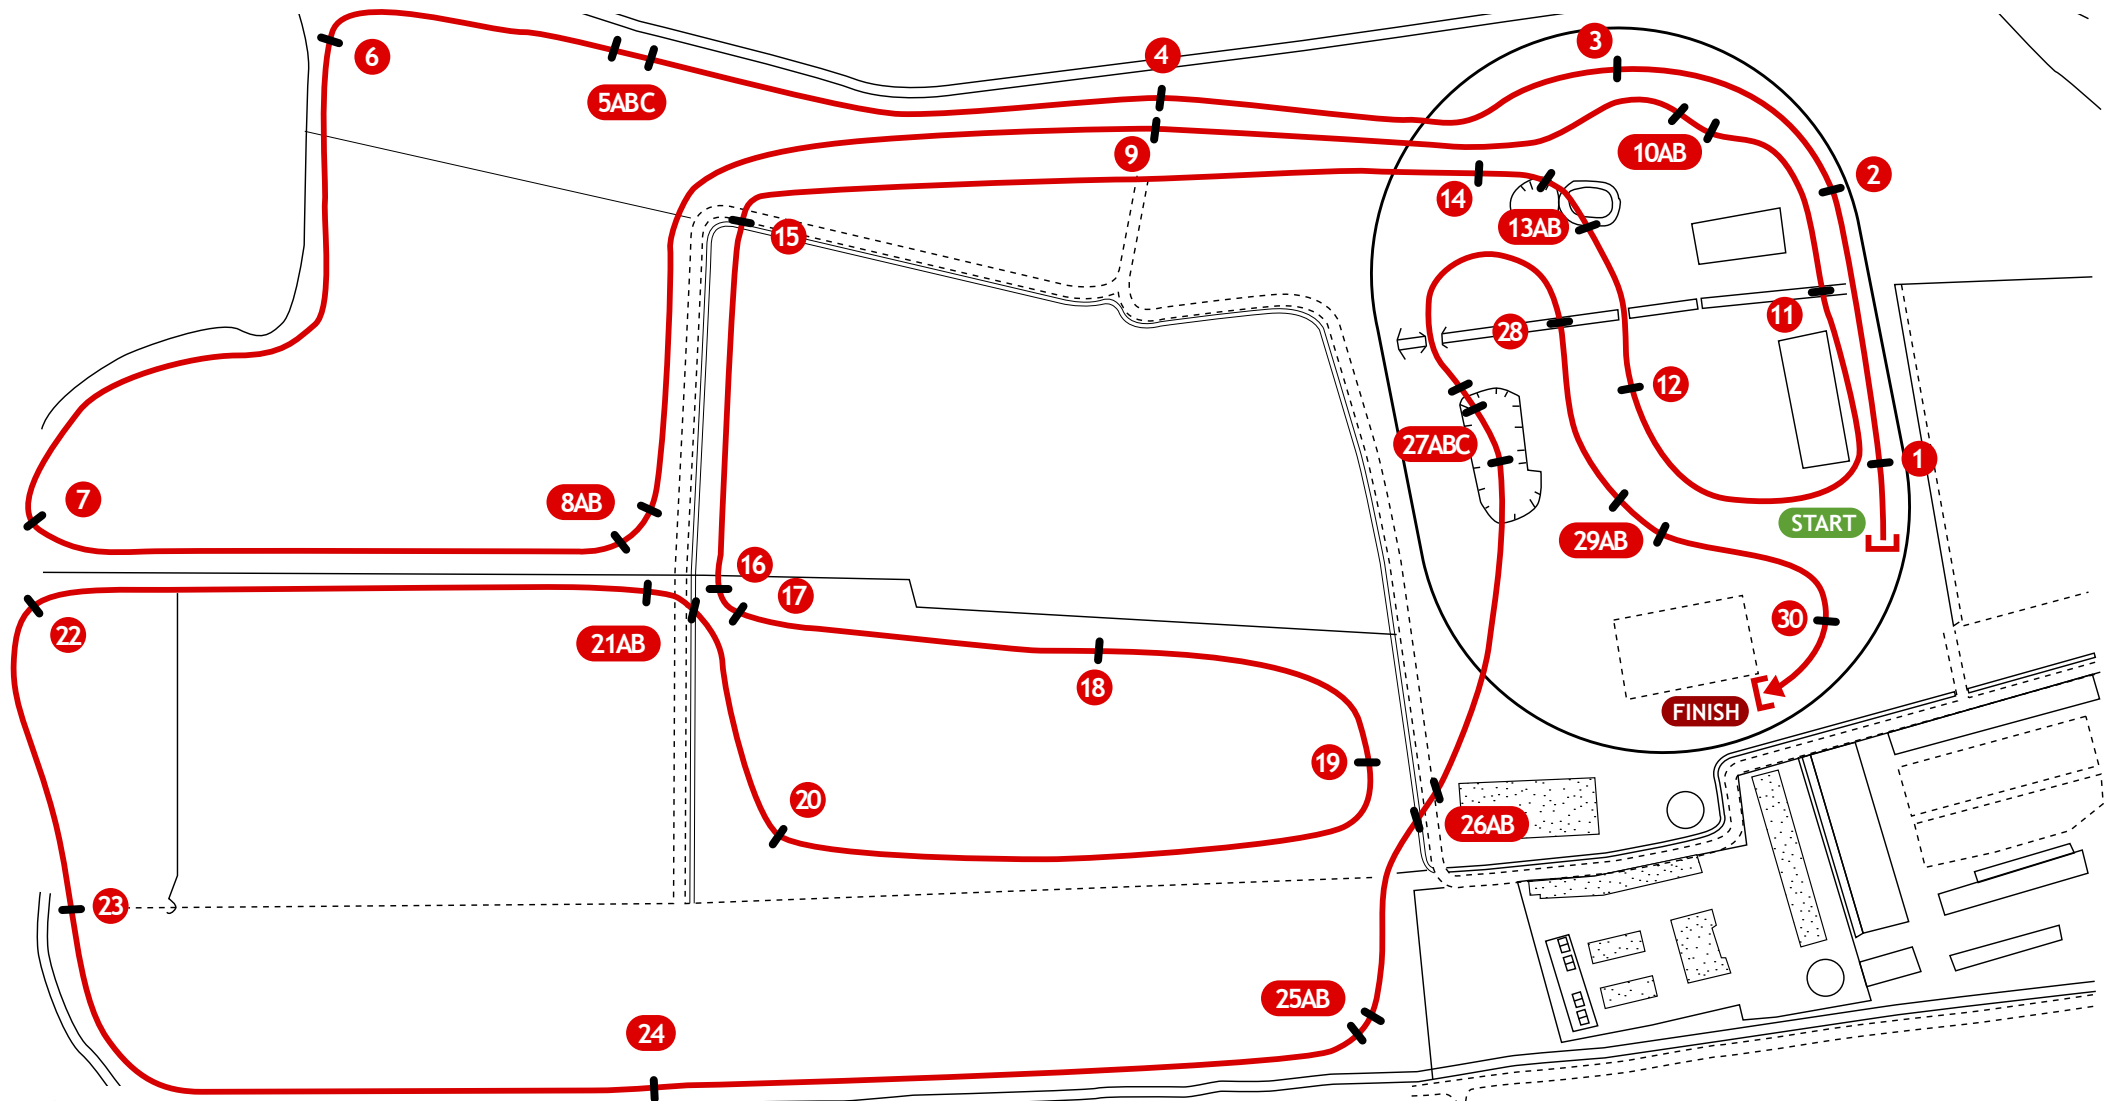

CENTRO IPPICO "LA PISTA"

INTERNATIONAL CIC** - CIC*** - CCI*** HORSE TRIAL

VAIRANO 7-9 APRIL 2017

CCI***

RED

Length: **5.700 m**

Speed: **570 metres/min**

Optimum Time: **10:00**

Max Time: **20:00**

1 - Vairano Log

2 - Frame

3 - Rounded Table

4 - Straw Table

5ABC - Corner

6 - Skinny Triple Bar

7 - Narrow Brush Table

18 - Bullfinch

19 - News Stand

20 - Round Top Brush

21AB - Trakhener & Triple Brush

22 - Giant Table

23 - Log with Roots

24 - Cheese

25AB - Machinery Yard

26AB - Indoor Crossing

27ABC - Mound Complex

28 - Ditch Brush

29AB - Houses

30 - Vairano Arch