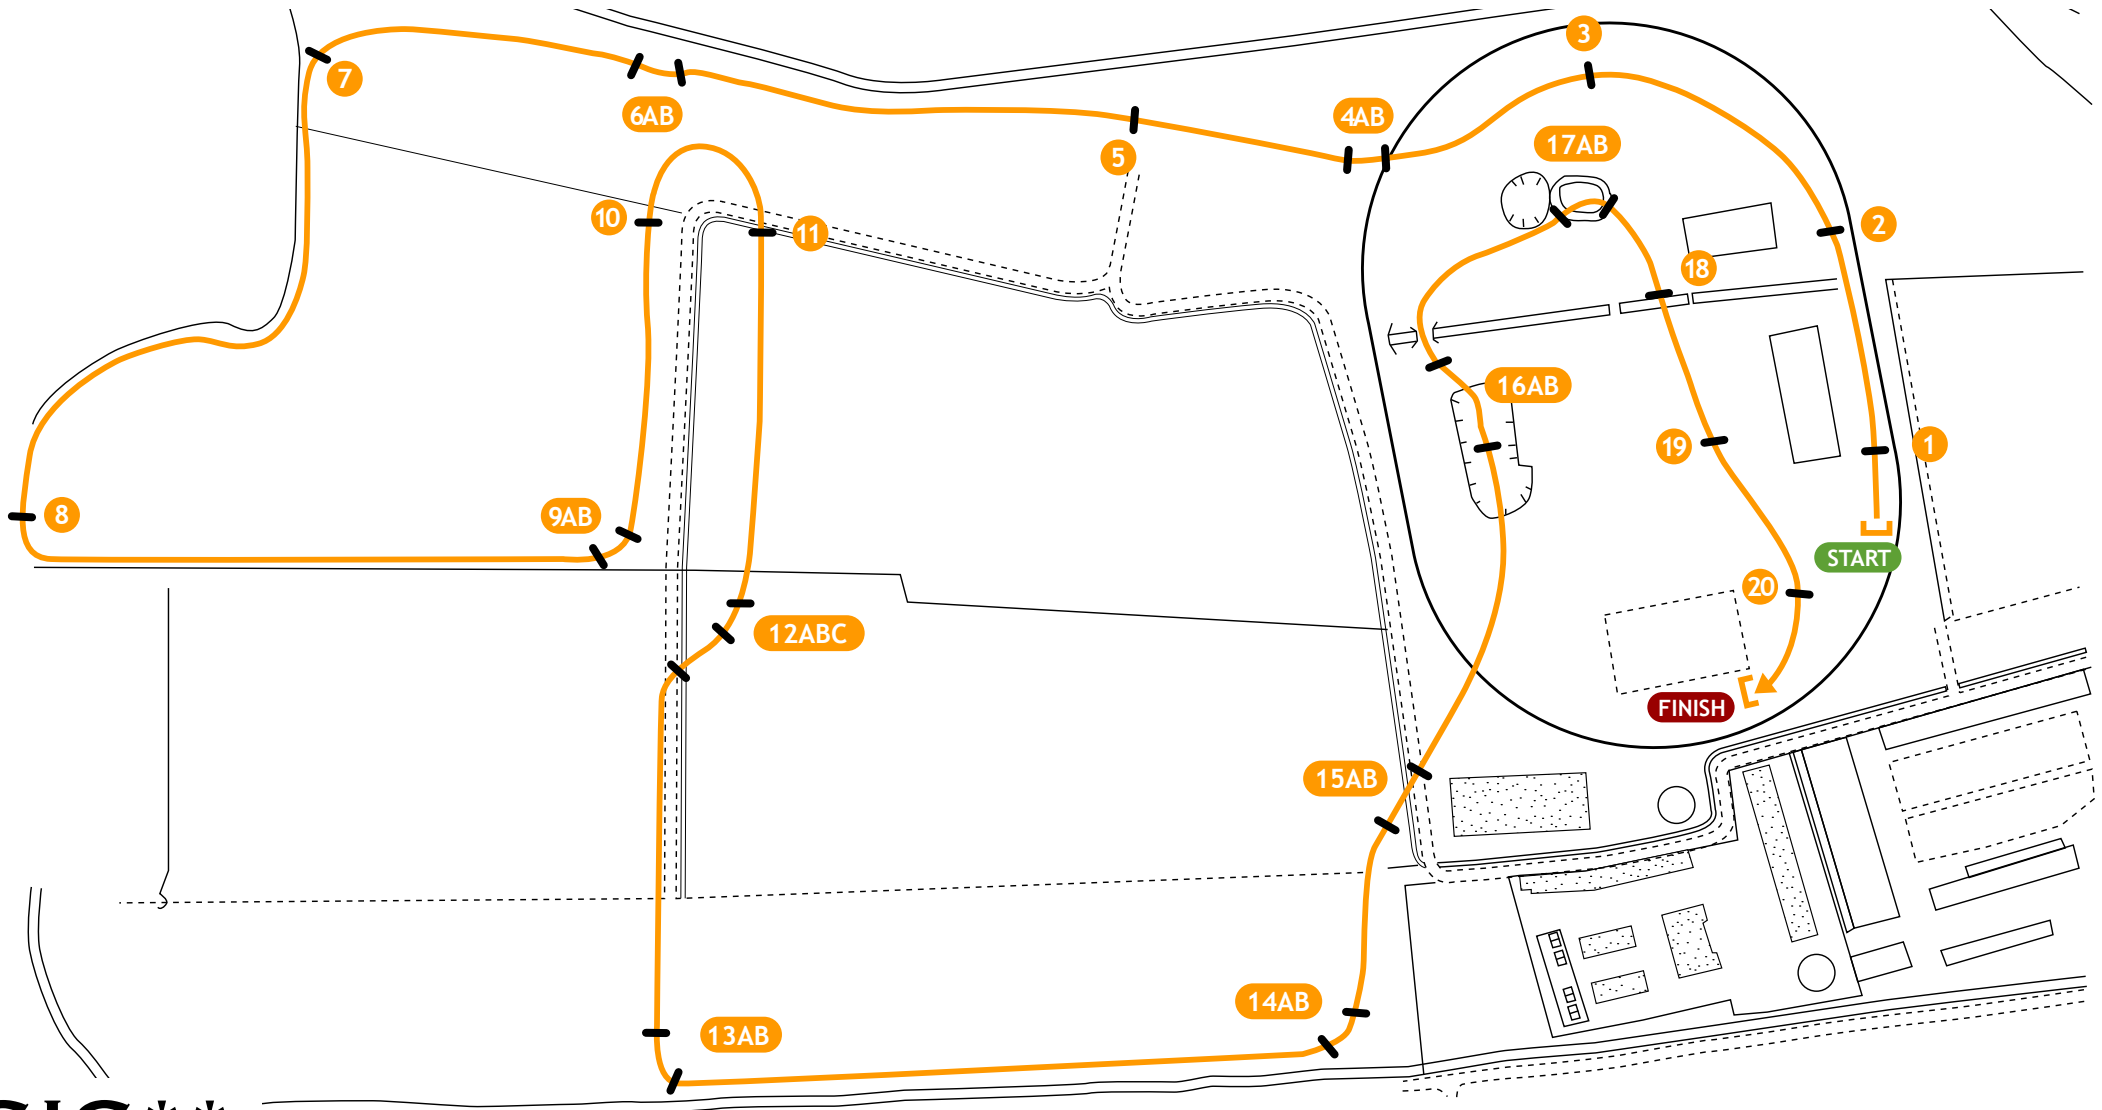

CENTRO IPPICO "LA PISTA"

INTERNATIONAL CIC** - CICO*** - CCI*** HORSE TRIAL
VAIRANO 15-18 SEPTEMBER 2016

CIC** YELLOW

Length: **3.115 m**
Speed: **550 metres/min**
Optimum Time: **5:40**
Max Time: **11:20**

1 - Vairano Log
2 - Frame
3 - Rounded Table
4AB - Hedge off Gallop
5 - Straw Table

6AB - Tyres
7 - Narrow Triple Bar
8 - Picnic Table
9AB - Log Corner
10 - Danilo's Bed
11 - Triple Bar Ditch

12ABC - Bank & Trakhener
13AB - Wine & Cheese
14AB - Machinery Yard
15AB - Indoor Crossing
16AB - Mound

17AB - Water
18 - Trakhener
19 - Stick Pile
20 - Vairano Arch