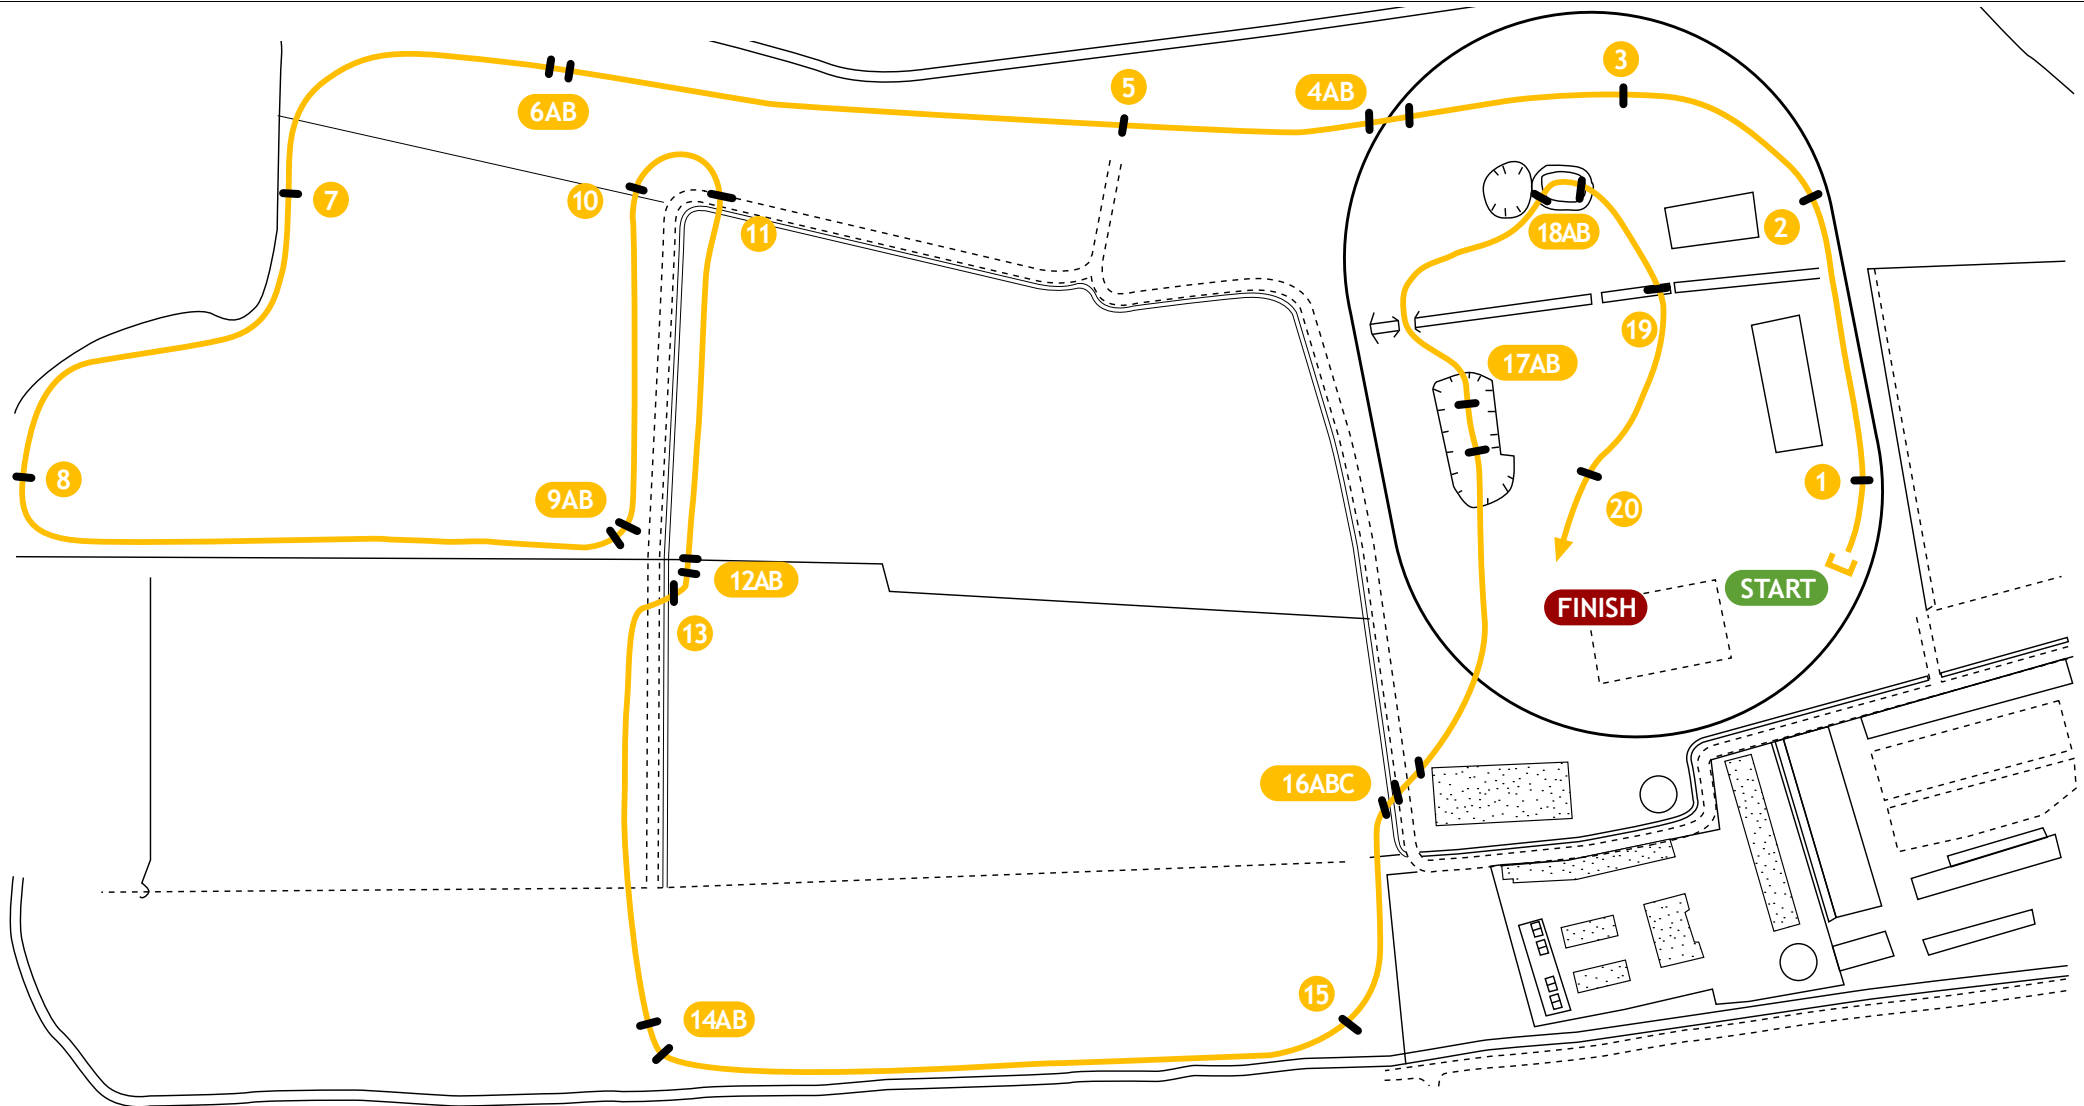

CENTRO IPPICO "LA PISTA"
INTERNATIONAL CIC - CIC*** - CCI*** HORSE TRIAL**
VAIRANO PAVESE 15-16-17-18 APRIL 2010

CIC**

YELLOW

- 1 - Vairano Log
- 2 - Frame
- 3 - Ramp
- 4AB - Double Brush Off Gallop Track
- 5 - Hay Table
- 6AB - Tyre Corner
- 7 - Log Brush

- 8 - Tyre Oxer
- 9AB - Log & Corner
- 10 - Log Pile Bed
- 11 - Triple Bar & Ditch
- 12AB - Bank & Brush
- 13 - Trakhener
- 14AB - Wine & Cheese

- 15 - Machinery Yard
- 16ABC - Crossing Indoor Road
- 17AB - Mound Hedges
- 18AB - Water
- 19 - Arena Trakhener
- 20 - Vairano Arch