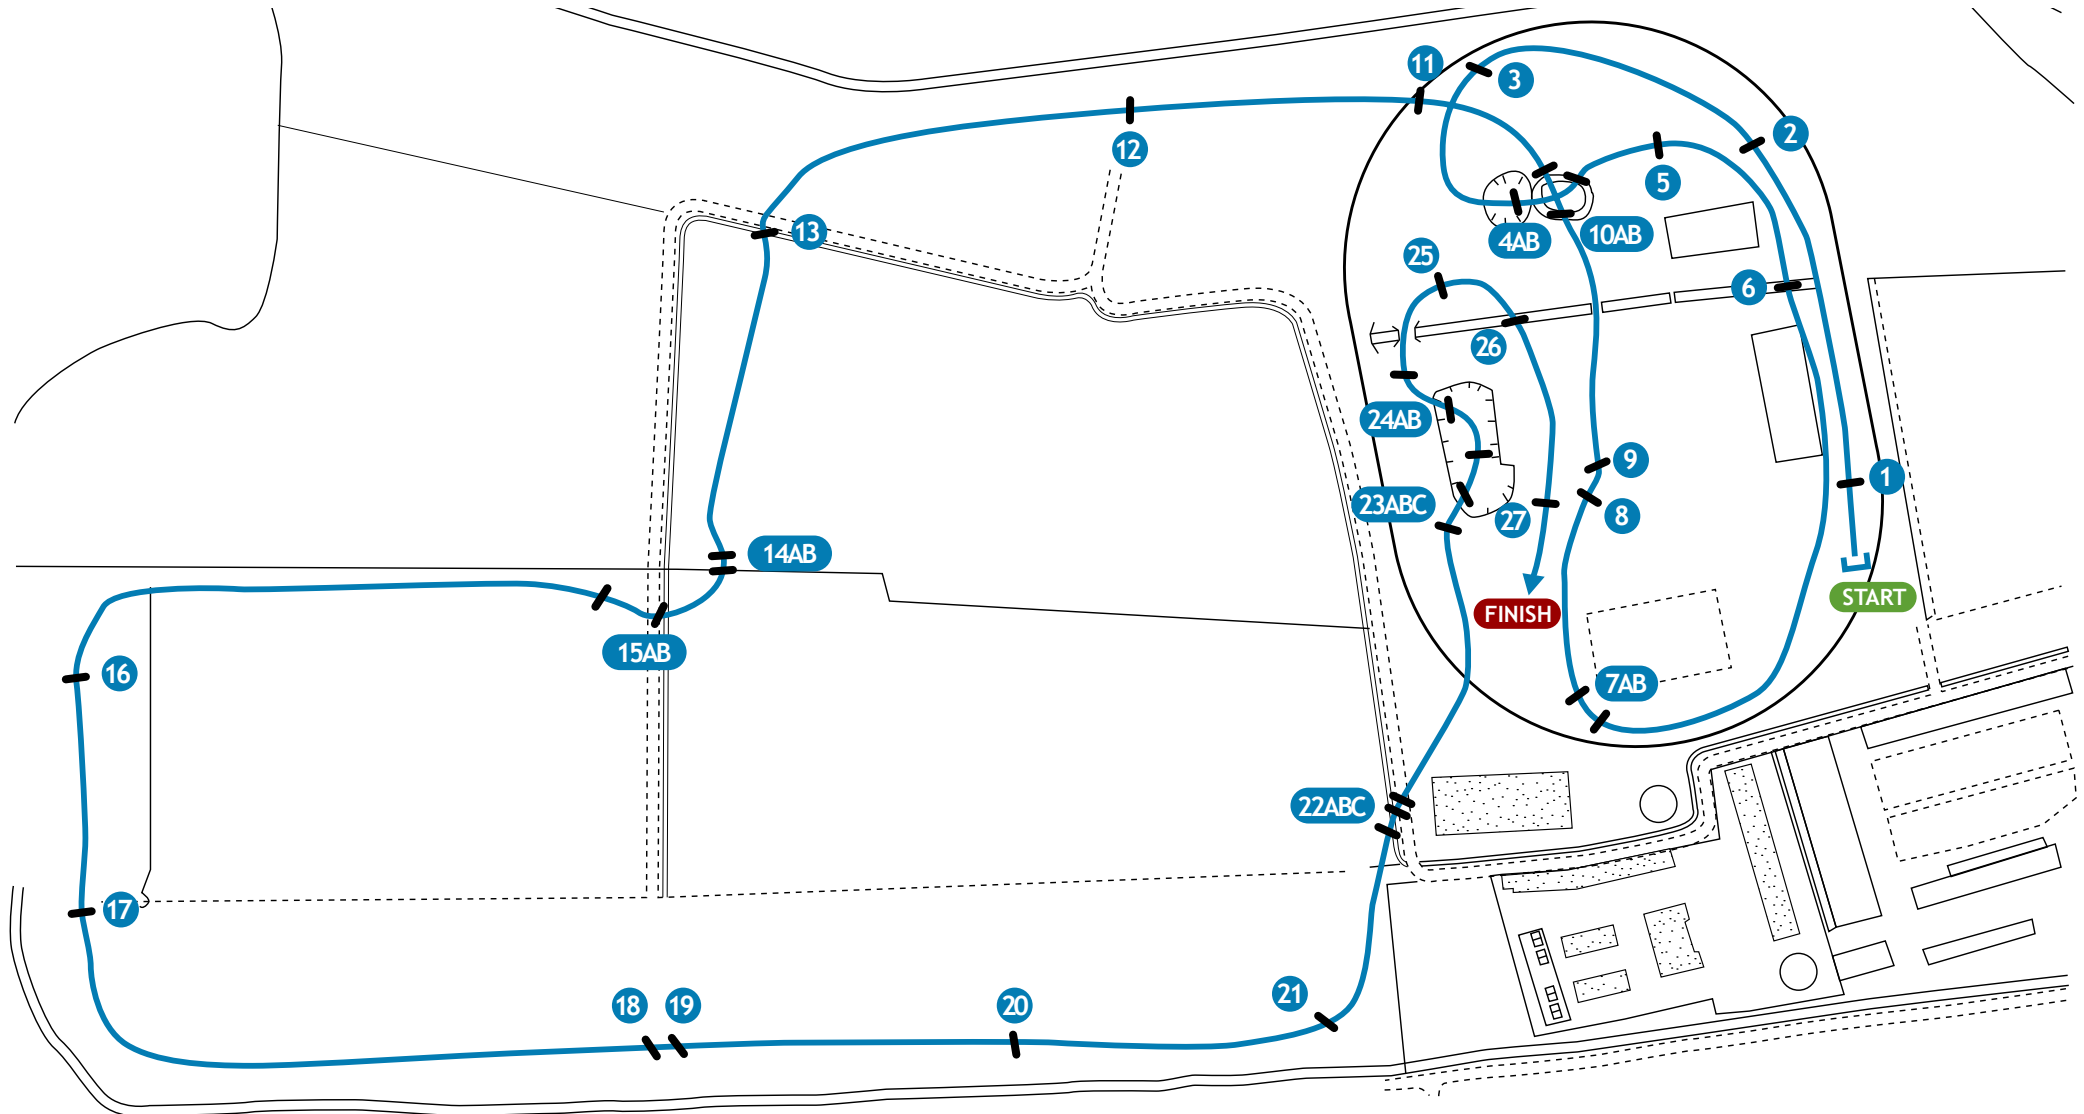

CENTRO IPPICO "LA PISTA"
INTERNATIONAL CIC - CIC*** HORSE TRIAL**
VAIRANO PAVESE 11-12-13 APRIL 2008

CIC***

BLUE

length m. 3550

- 1 - Vairano Log
- 2 - Frame *Martin Collins*
- 3 - Ramp Table *Tamoil*
- 4AB - Log on mound *Tamoil*
- 5 - Oxer
- 6 - Trakhener
- 7AB - News Stands *Quattroruote*

- 8 - Ditch+Brush
- 9 - Car Corner *Volkswagen*
- 10AB - Water Splash *Tamoil*
- 11 - Angled Log
- 12 - Pic Nic Table
- 13 - Ditch Oxer
- 14AB - Bank

- 15AB - Trakhener & Quad Brush
- 16 - Log Pile
- 17 - Stick Oxer
- 18 - Brush Coops
- 19 - Brush Coops
- 20 - Steeple Chase Brush
- 21 - Machinery Yard

- 22ABC - Coffin
- 23ABC - Uphill Tyre Combination *GoodYear*
- 24AB - Downhill Tyre Combination *GoodYear*
- 25 - Kissing Bench *Tamoil*
- 26 - Cross Question
- 27 - Final Hedge *Tamoil*