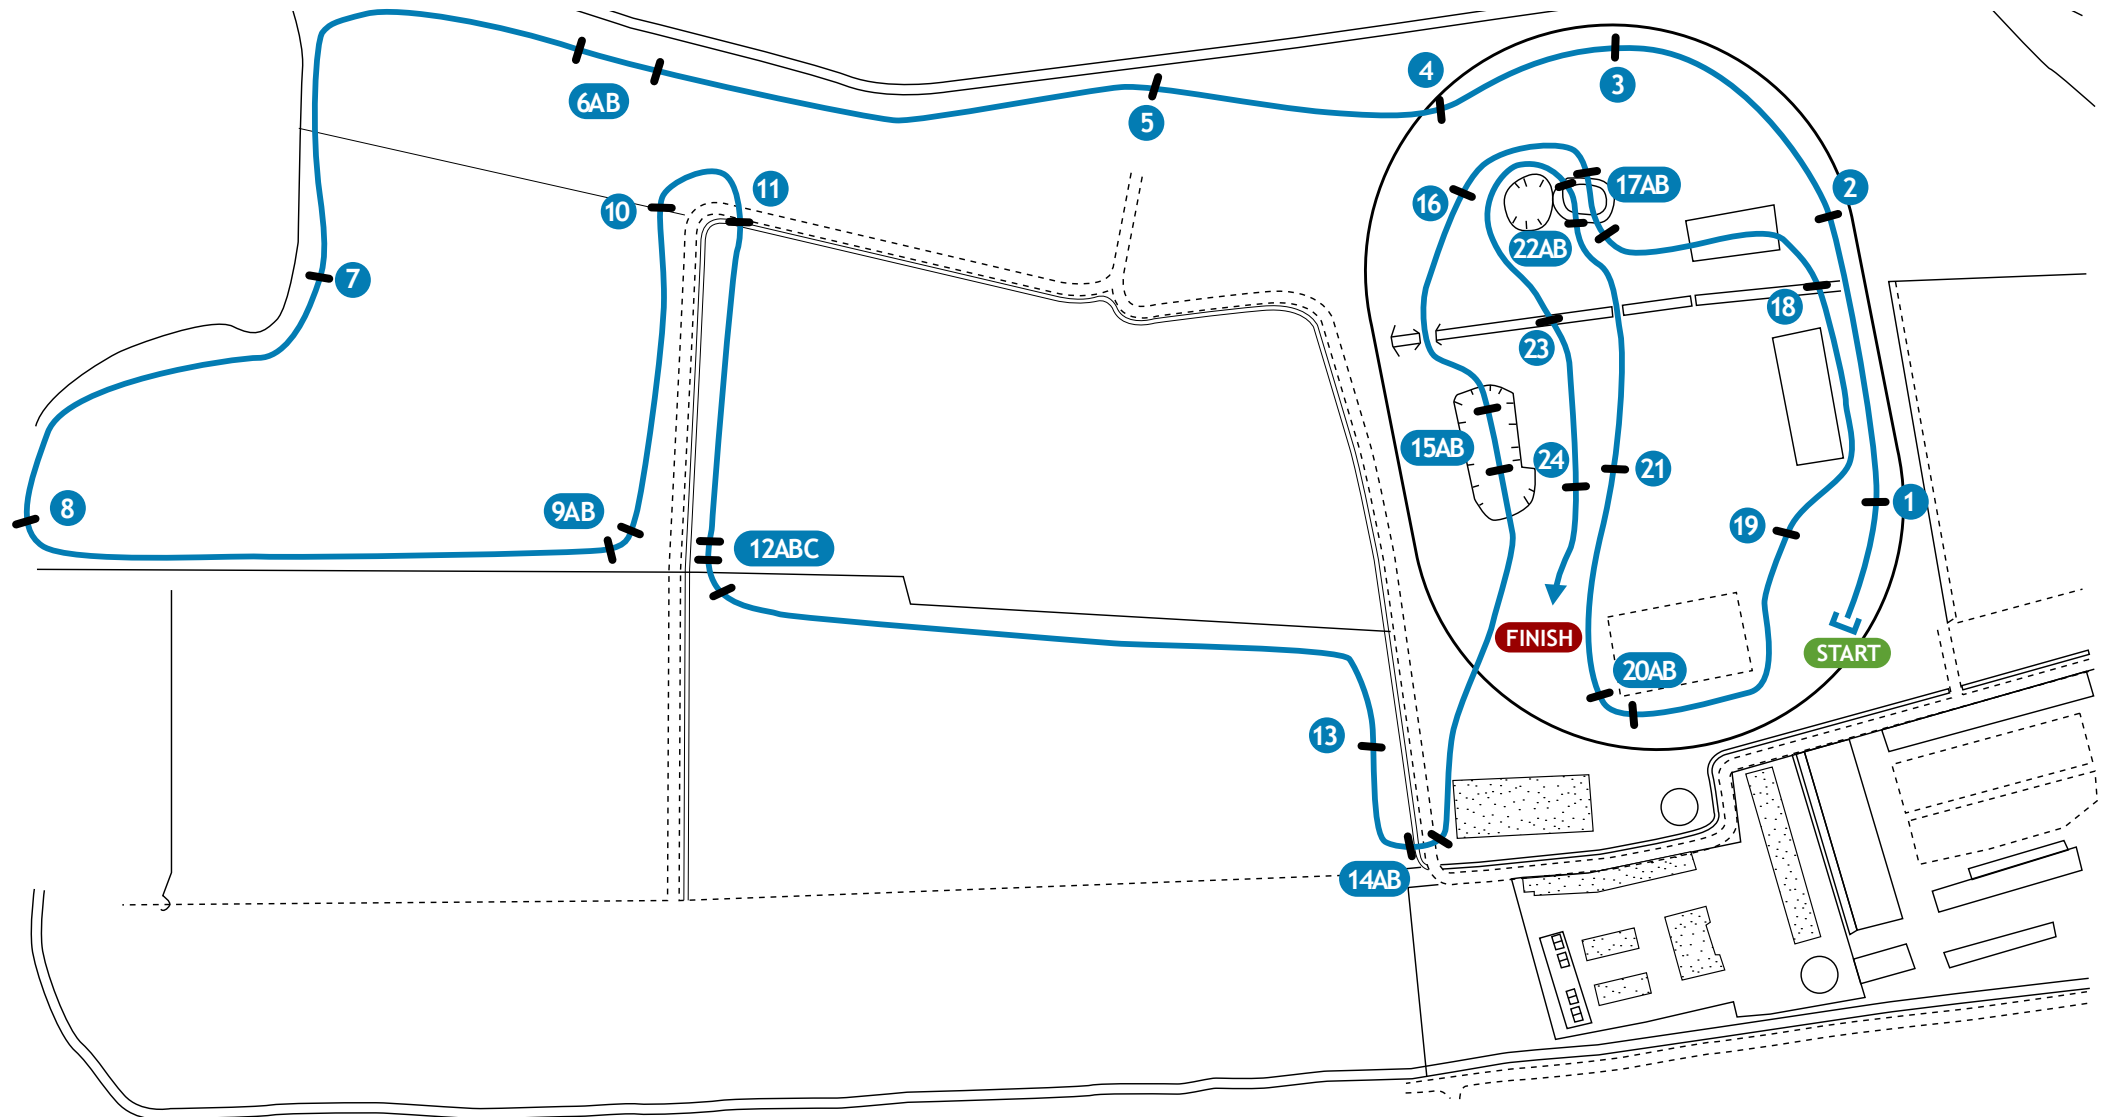

CENTRO IPPICO "LA PISTA"
INTERNATIONAL CIC - CIC*** - CCI*** HORSE TRIAL**
VAIRANO PAVESE 15-16-17-18 APRIL 2010

CIC***

BLUE

- 1 - Vairano Log
- 2 - Frame
- 3 - Rounded Table
- 4 - Hedge Off Track
- 5 - Straw Table
- 6AB - Tyre Corner

- 7 - Brush Log
- 8 - Tyre Oxer
- 9AB - Log Corner
- 10 - Log Pile
- 11 - Ditch Oxer
- 12ABC - Step - Brush - Triple Brush

- 13 - Danilo's House
- 14AB - Indoor Corner
- 15AB - Mound Hedges
- 16 - Round Top
- 17AB - Water
- 18 - Trakhener

- 19 - Bench
- 20AB - News Stands
- 21 - Ditch Brush
- 22AB - Water
- 23 - Cross Question
- 24 - Vairano Arch